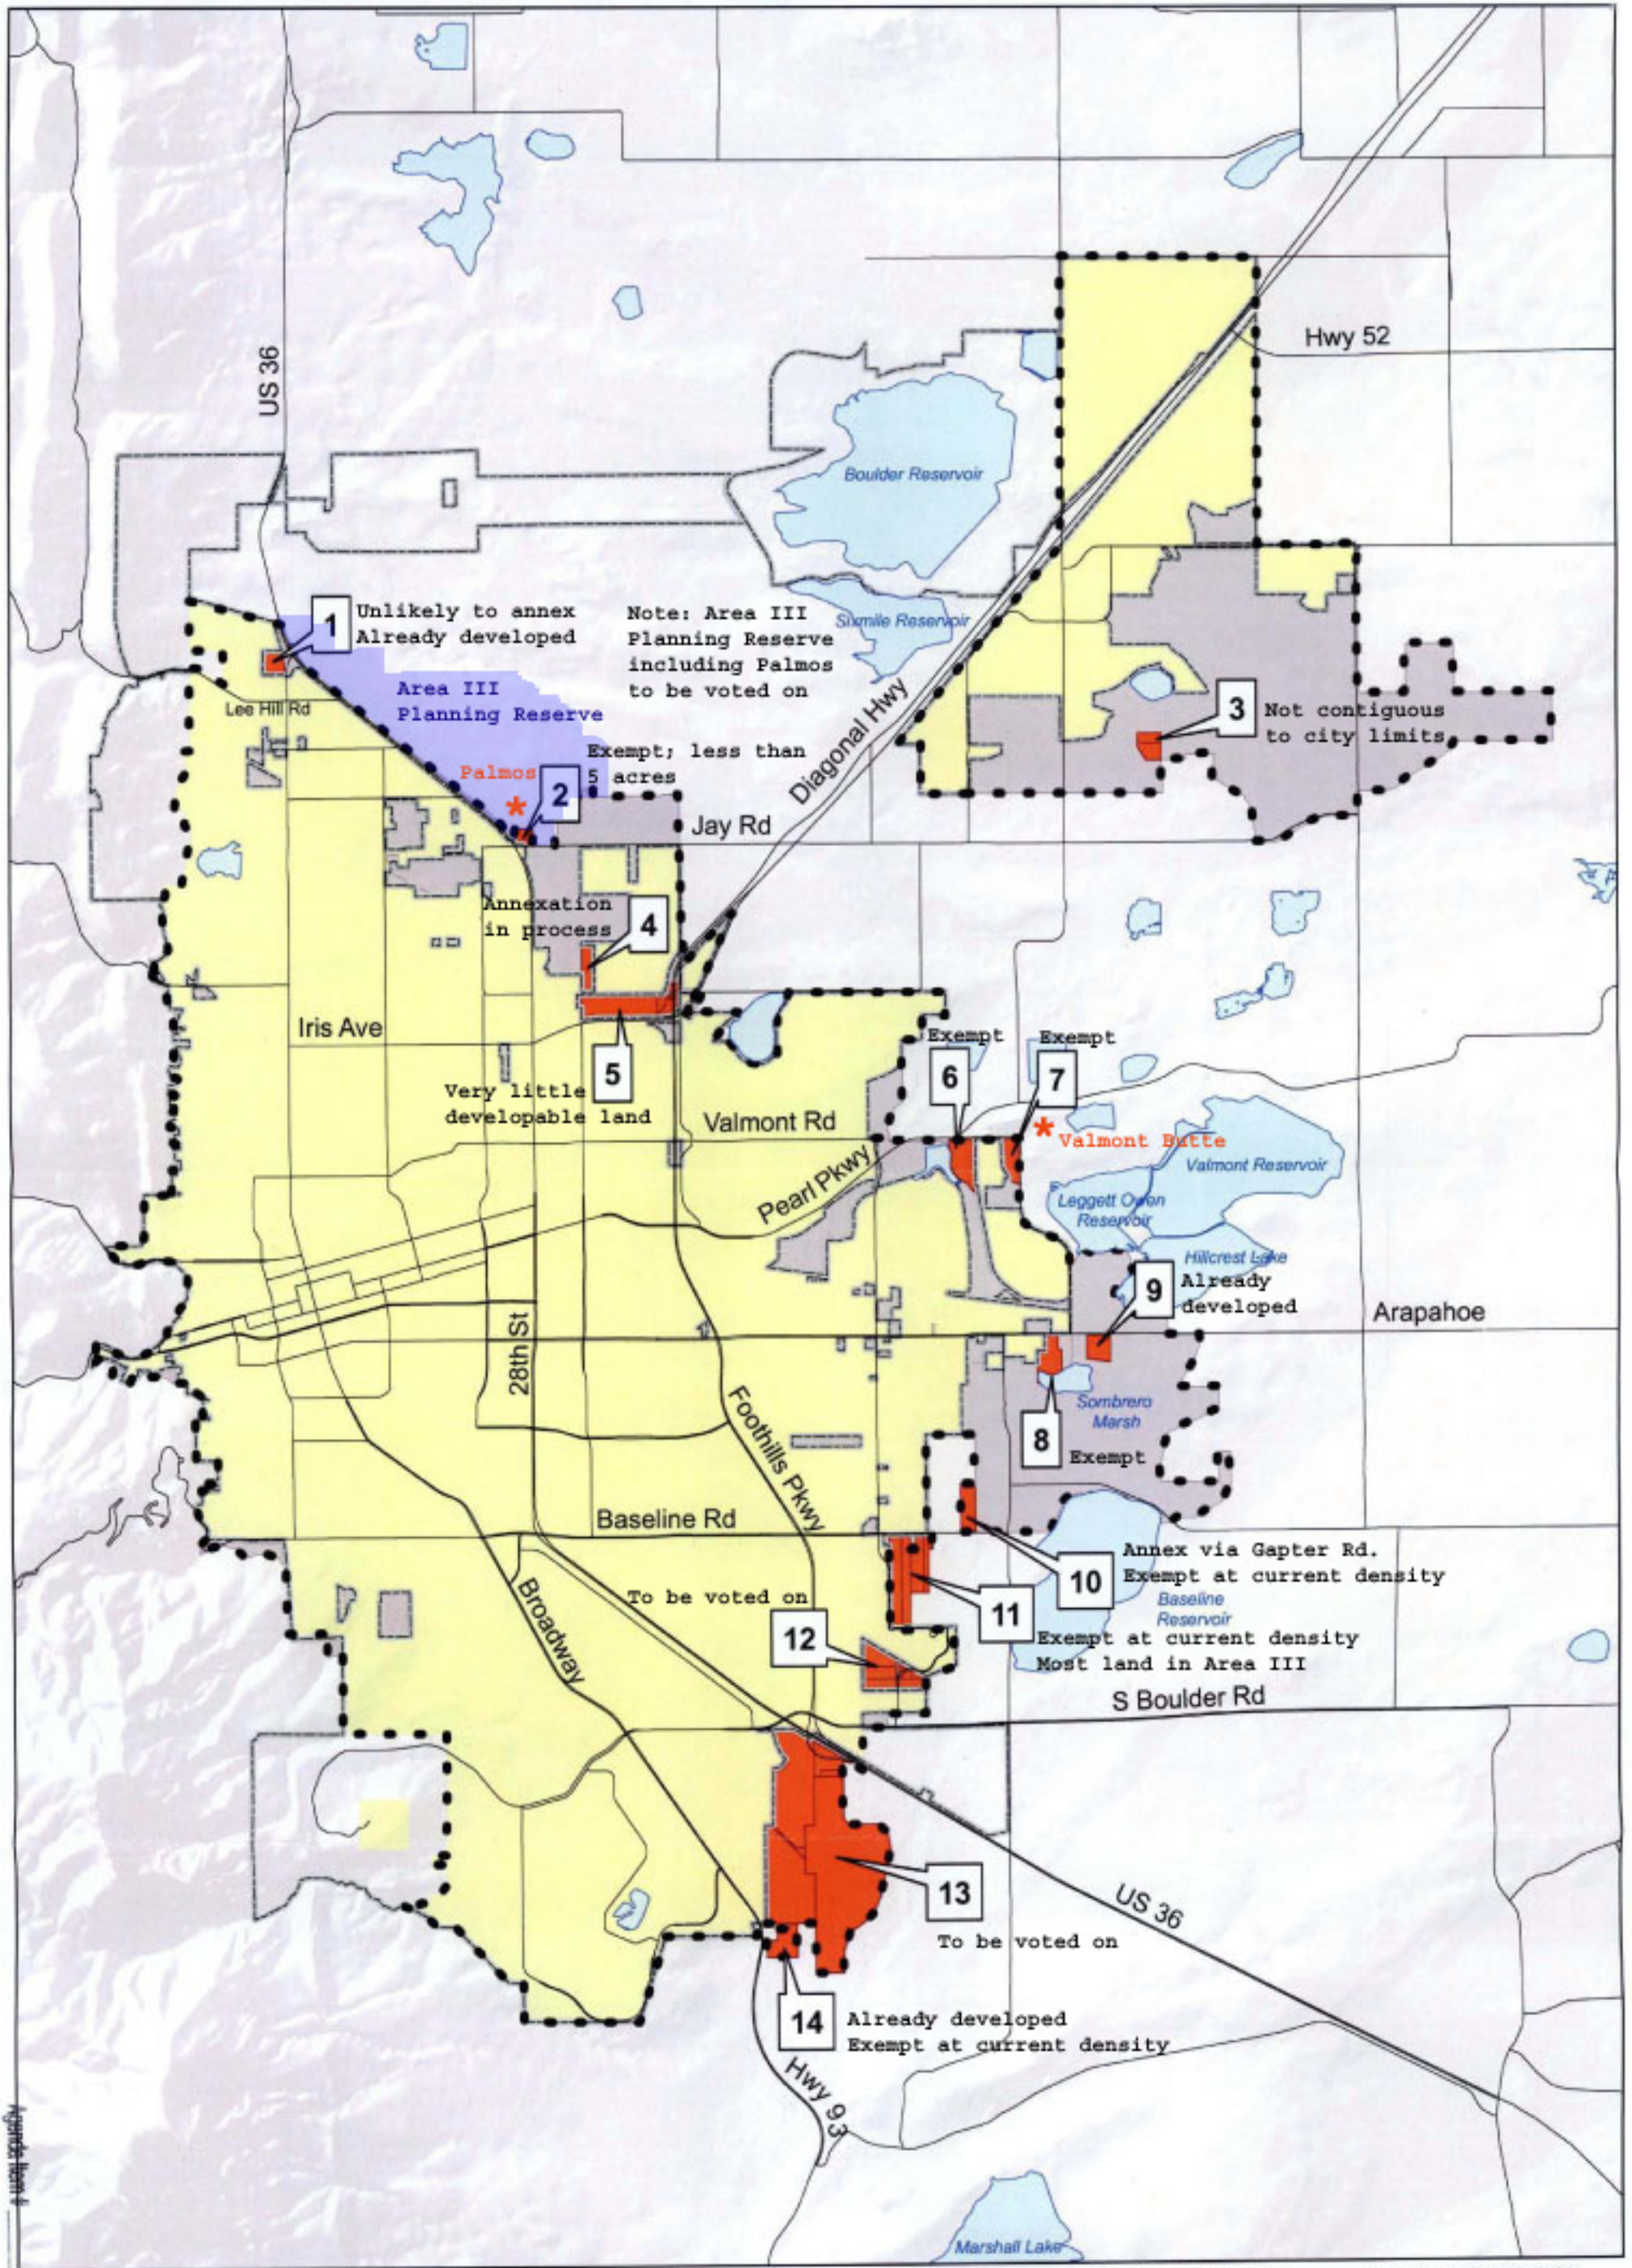

# Affected Properties - Proposed Annexation Initiative

Affected Properties
  BVCP Area II, III Boundary
  City Limits

Area I
  Area 2

©2006 City of Boulder, Colorado      SUBJECT TO REVISION

All rights reserved. The map information contained herein is intended for the sole use of the purchaser and may not be copied, duplicated or redistributed in any way, in whole or in part, without the expressed written consent of the City of Boulder.

The information depicted is provided as a graphical representation only. While source documents were developed in compliance with National Map Accuracy Standards, the City of Boulder provides no guarantee, express or implied, as to the accuracy and/or completeness of the information contained herein.

Map produced by the City of Boulder Planning and Development Services Information Resources Group. For information call (303)441-1880 or visit us on the web at <http://www.ci.boulder.co.us/peplan/>.